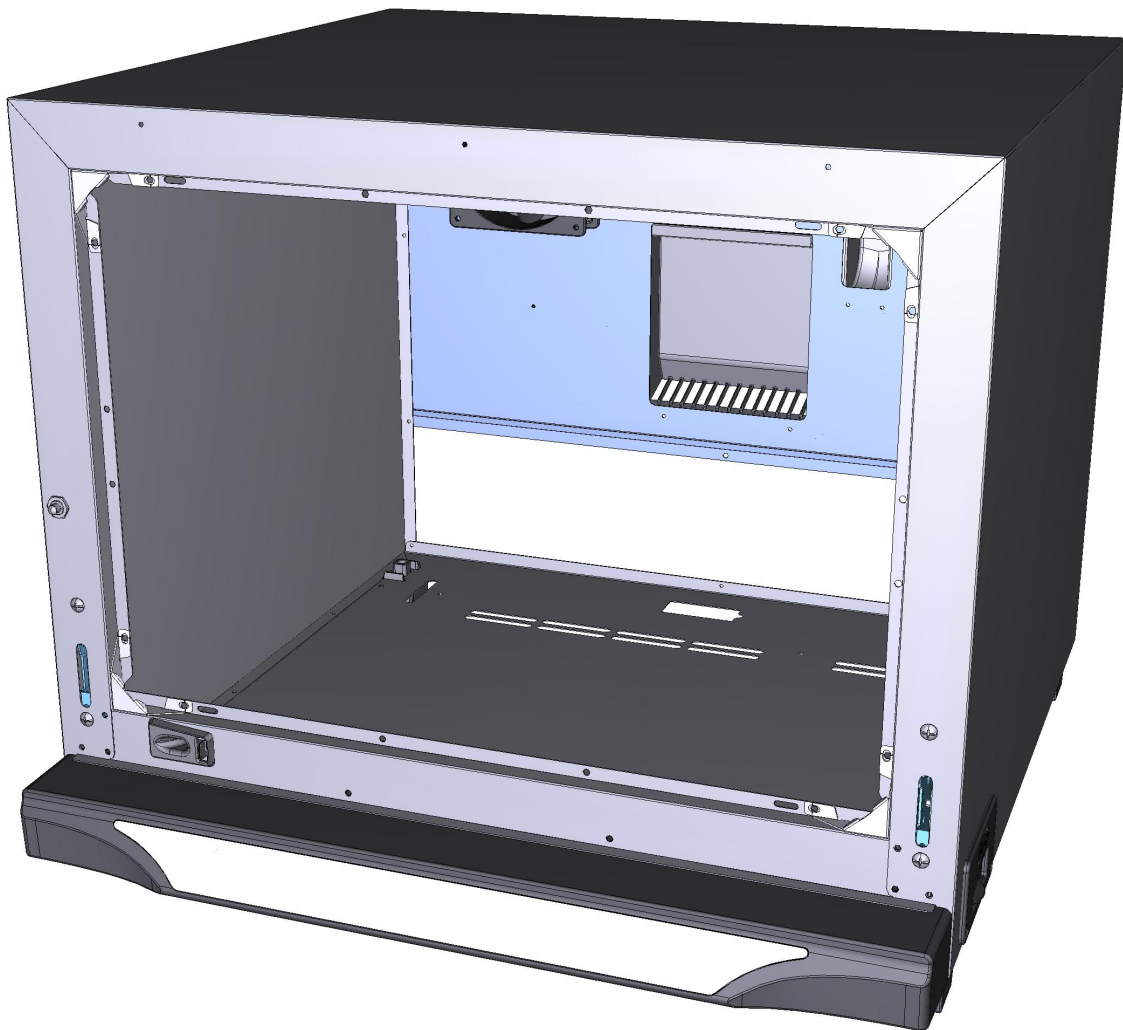

ASM2020D/0.D02 - External cover

FRONT