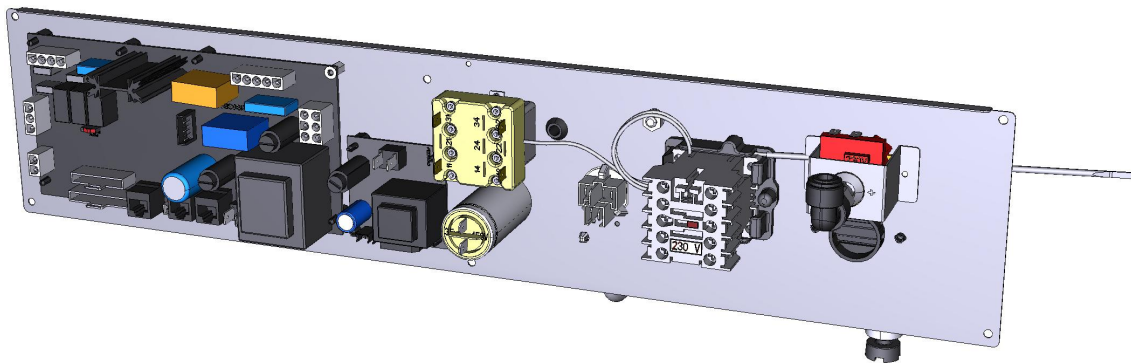

ASM2021D/0.D00 - Electrical system

FRONT