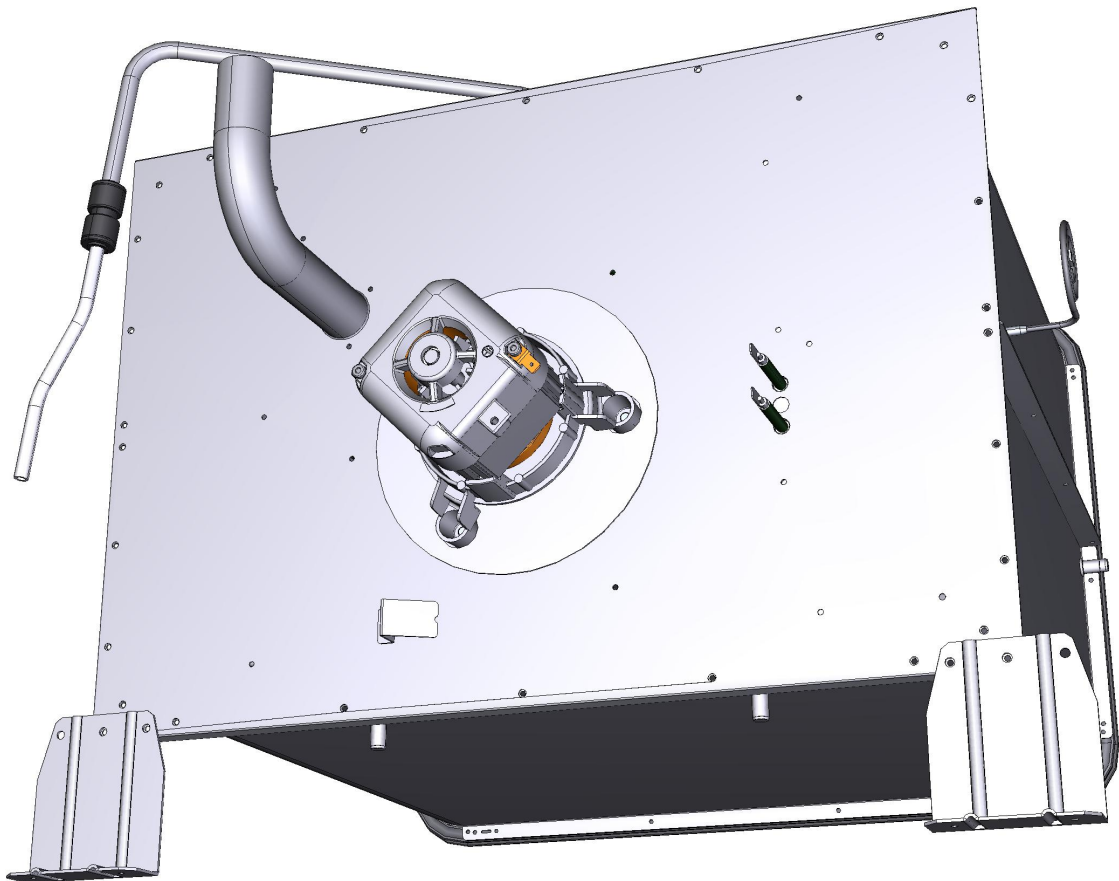

**ASM2019C/0.D00 - Cooking chamber**

**FRONT**

**ASM2019C/0.D00 - Cooking chamber**

**REAR**

COMPONENT			SPARE PART																														
Code	Description	Image	Code	Description	Components list																												
0H1455A	MUFFLE SUPPORT BRACKET		0H1455A2	MUFFLE SUPPORT BRACKET																													
VM1815A	LATERAL SUPPORTS FIXING BOLT		KVM1815A	MISS/MICRO/S4/S3 THUMB SCREW 10 PCS KIT	<table border="1"> <thead> <tr> <th>Code</th> <th>Description</th> <th>Qty</th> <th>UOM</th> </tr> </thead> <tbody> <tr> <td>VM1815A0</td> <td>LATERAL SUPPORTS FIXING BOLT</td> <td>10</td> <td>PZ</td> </tr> </tbody> </table>	Code	Description	Qty	UOM	VM1815A0	LATERAL SUPPORTS FIXING BOLT	10	PZ																				
Code	Description	Qty	UOM																														
VM1815A0	LATERAL SUPPORTS FIXING BOLT	10	PZ																														
TR1105A	L=1000 PT1000 TEMPERATURE PROBE		KTR1105A	PT100 L1000 TEMPERATURE PROBE KIT	<table border="1"> <thead> <tr> <th>Code</th> <th>Description</th> <th>Qty</th> <th>UOM</th> </tr> </thead> <tbody> <tr> <td>GN1120A0</td> <td>TEMPERATUR E PROBE NTC SEAL</td> <td>1</td> <td>PZ</td> </tr> <tr> <td>GN1120A1</td> <td></td> <td>1</td> <td>PZ</td> </tr> <tr> <td>GN1285A0</td> <td>NTC TEMPERATUR E PROBE SEALING</td> <td>1</td> <td>PZ</td> </tr> <tr> <td>SL1045A0</td> <td>S53 BLACK SILICONE - 80ML CARTRIDGE</td> <td>1</td> <td>PZ</td> </tr> <tr> <td>TR1105A4</td> <td></td> <td>1</td> <td>PZ</td> </tr> <tr> <td>VI1220A1</td> <td>4,2X12 TCB SELF-TAPPIN G SCREW</td> <td>2</td> <td>PZ</td> </tr> </tbody> </table>	Code	Description	Qty	UOM	GN1120A0	TEMPERATUR E PROBE NTC SEAL	1	PZ	GN1120A1		1	PZ	GN1285A0	NTC TEMPERATUR E PROBE SEALING	1	PZ	SL1045A0	S53 BLACK SILICONE - 80ML CARTRIDGE	1	PZ	TR1105A4		1	PZ	VI1220A1	4,2X12 TCB SELF-TAPPIN G SCREW	2	PZ
Code	Description	Qty	UOM																														
GN1120A0	TEMPERATUR E PROBE NTC SEAL	1	PZ																														
GN1120A1		1	PZ																														
GN1285A0	NTC TEMPERATUR E PROBE SEALING	1	PZ																														
SL1045A0	S53 BLACK SILICONE - 80ML CARTRIDGE	1	PZ																														
TR1105A4		1	PZ																														
VI1220A1	4,2X12 TCB SELF-TAPPIN G SCREW	2	PZ																														
0C1079A	ST.STEEL CORNER BRACKET INT BACK WALL		0C1079A1	ST.STEEL CORNER BRACKET INT BACK WALL																													