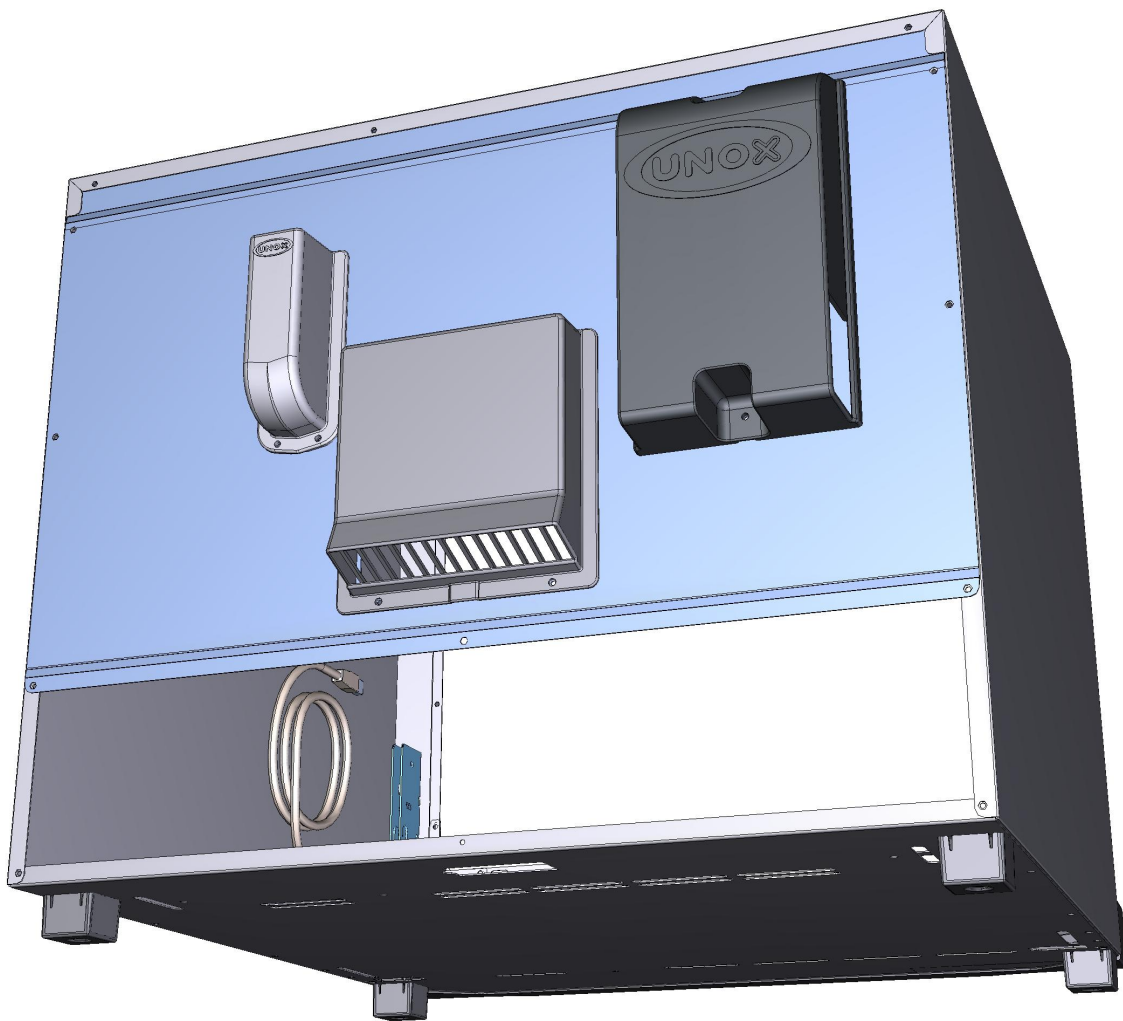

ASM2020D/0.D02 - External cover

REAR